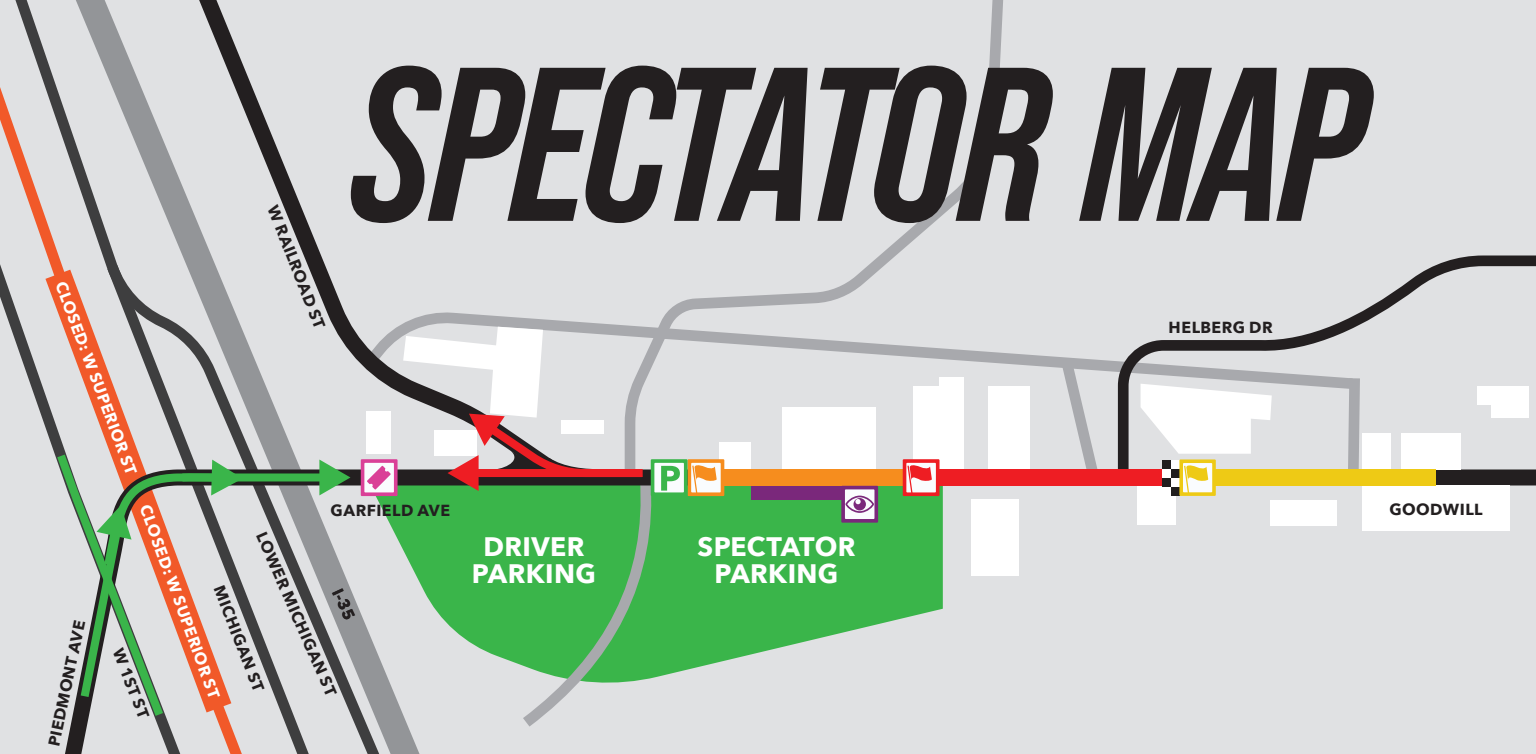

SPECTATOR MAP

ENTERING THE EVENT

EXITING THE EVENT

FINISH LINE

TICKETING

SPECTATOR PARKING

VIEWING AREA

DRIVER STAGING

RACE TRACK

DRIVER RECOVERY

PRESENTED BY

REDLINE
PERFORMANCE

A Member
of the
Network.